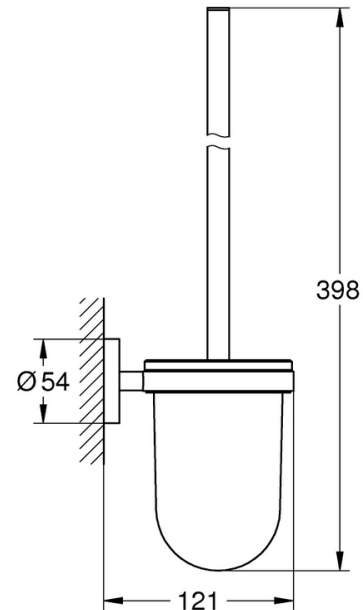

PROJECT		REF		REV	ITEM CODE	
LOCATION		DATE			PAGE	

SANITARY WARE SPECIFICATION SHEET

Item Descriptions	GROHE (Germany) "Essentials" Glass and metal wall mounted toilet brush set in brushed warm sunset	<p>Illustration/ Drawing</p>
Dimensions	L121 x W54 x H398 mm	
Model	40374DL1	
Material / Finish	Glass and Metal / Brushed Warm Sunset	
Country of origin	Germany	
Manufacturer	GROHE Limited	
Supplier	Acme Sanitary Ware Co. Ltd Mr. Eric Wong/ Mr. Don Yuen	
Contact Tel/Fax E-mail Website	(852) 2388-7171 / (852) 2710-8012 acme@acmesanitary.com.hk www.acmesanitary.com.hk	

- Product Description**
- material: glass / metal
 - wall mounted
 - concealed fastening
 - **GROHE StarLight finish**
 - suitable for screwing (including screws and dowels) or gluing (glue 40 915 000 sold separately)